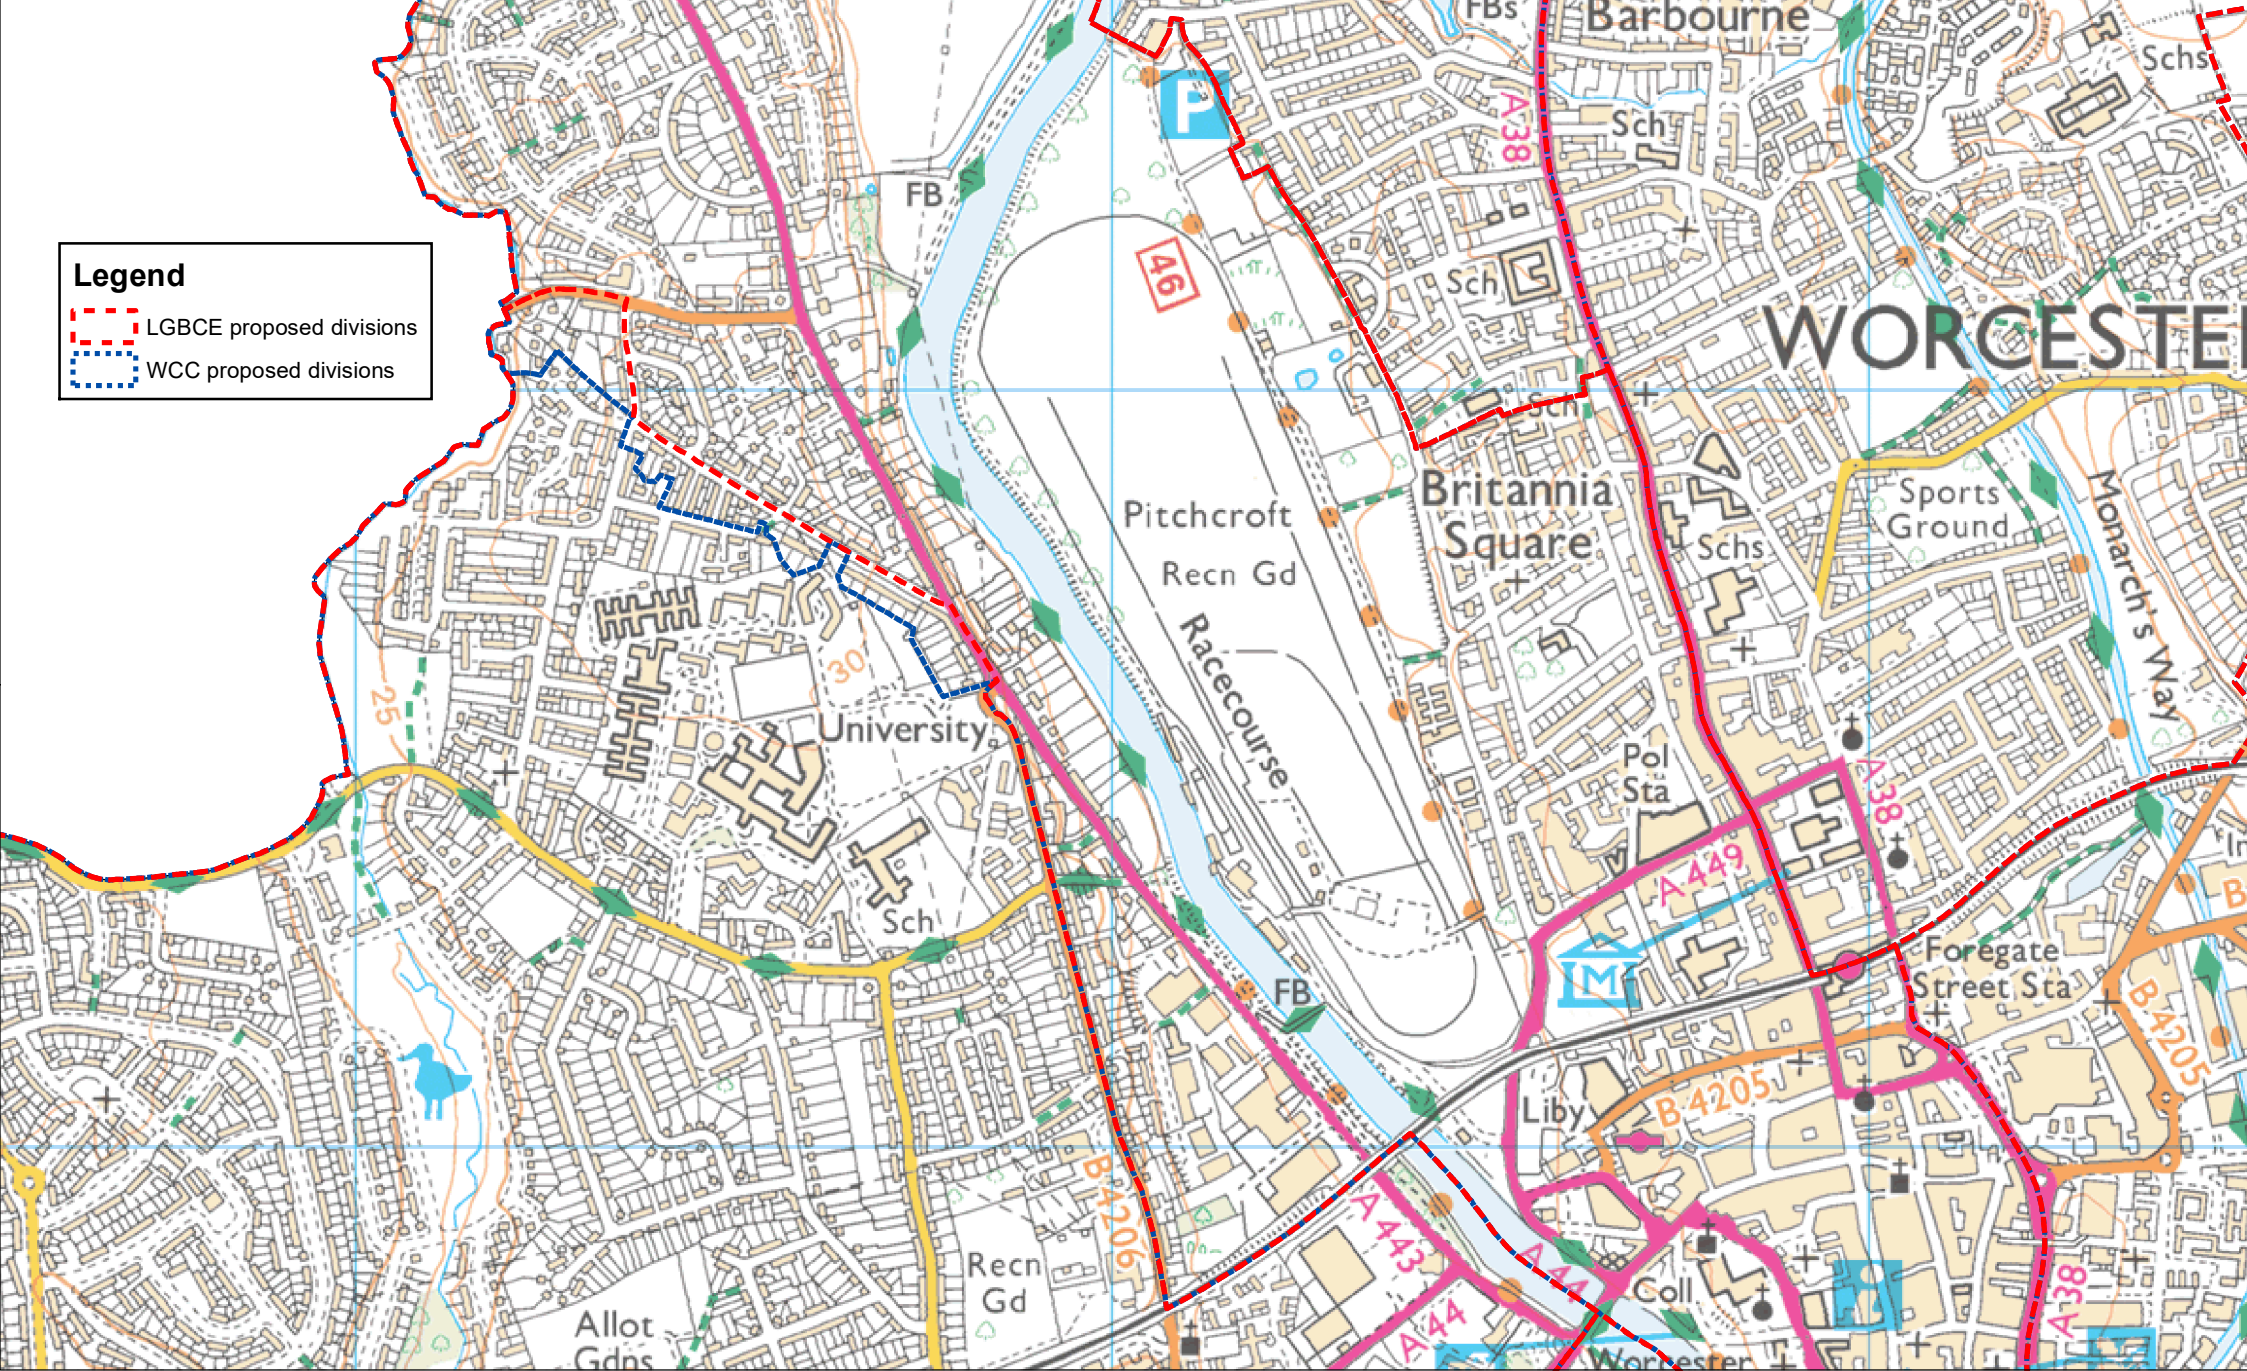

Legend

-  LGBCE proposed divisions
-  WCC proposed divisions

© Crown copyright and database rights 2023 Ordnance Survey 100024230. You are not permitted to copy, sub-license, distribute or sell any of this data to third parties in any form.

MAP 3 Riverside Proposed Electoral Division

Produced by Business Intelligence Team (February 2024)